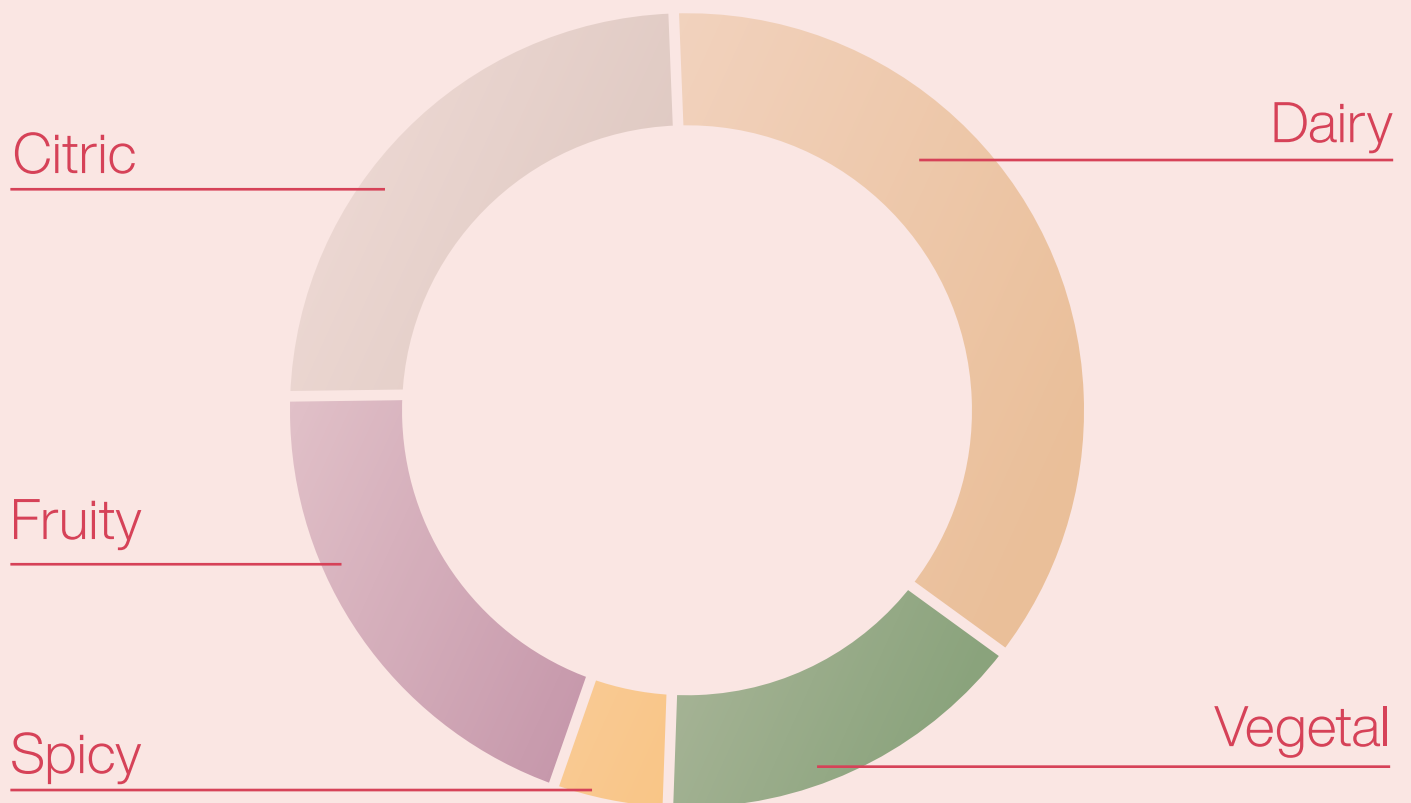

Kefir

The flavour profile describes the taste of a product and includes all the specific flavours and aromas that together deliver a given taste.

Alphabetum

COMPRITAL

Speedy Trilogy **Kefir Fragola**

Code **P1311**

Flavour profile

Pairings

Recipes

SENSORY WHEEL

The sensory wheel describes the range of smells and aromas by using the consistent and specific terminology of sensory research.

Alphabetum

COMPRITAL

Speedy Trilogy Kefir Fragola