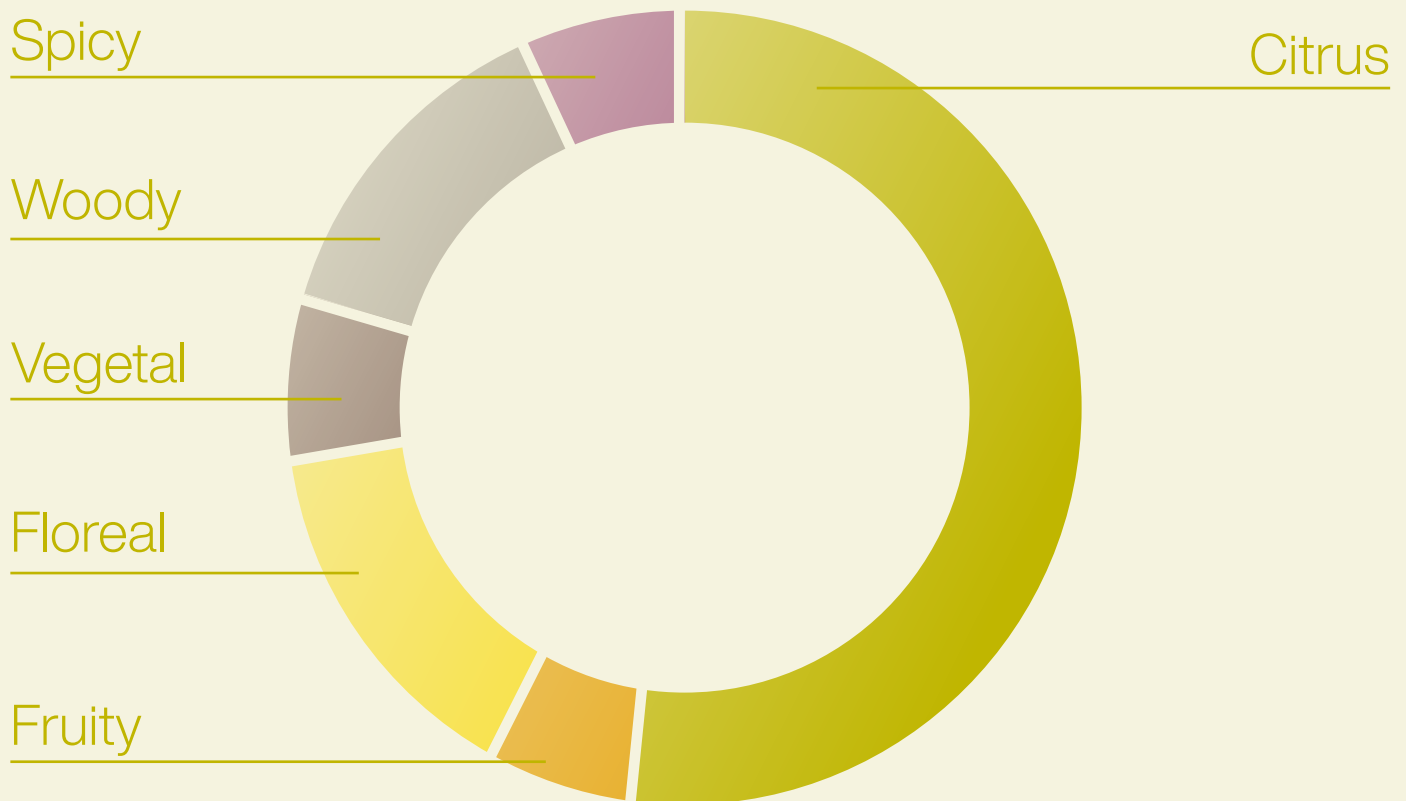

SENSORY WHEEL

The sensory wheel describes the range of smells and aromas by using the consistent and specific terminology of sensory research. .