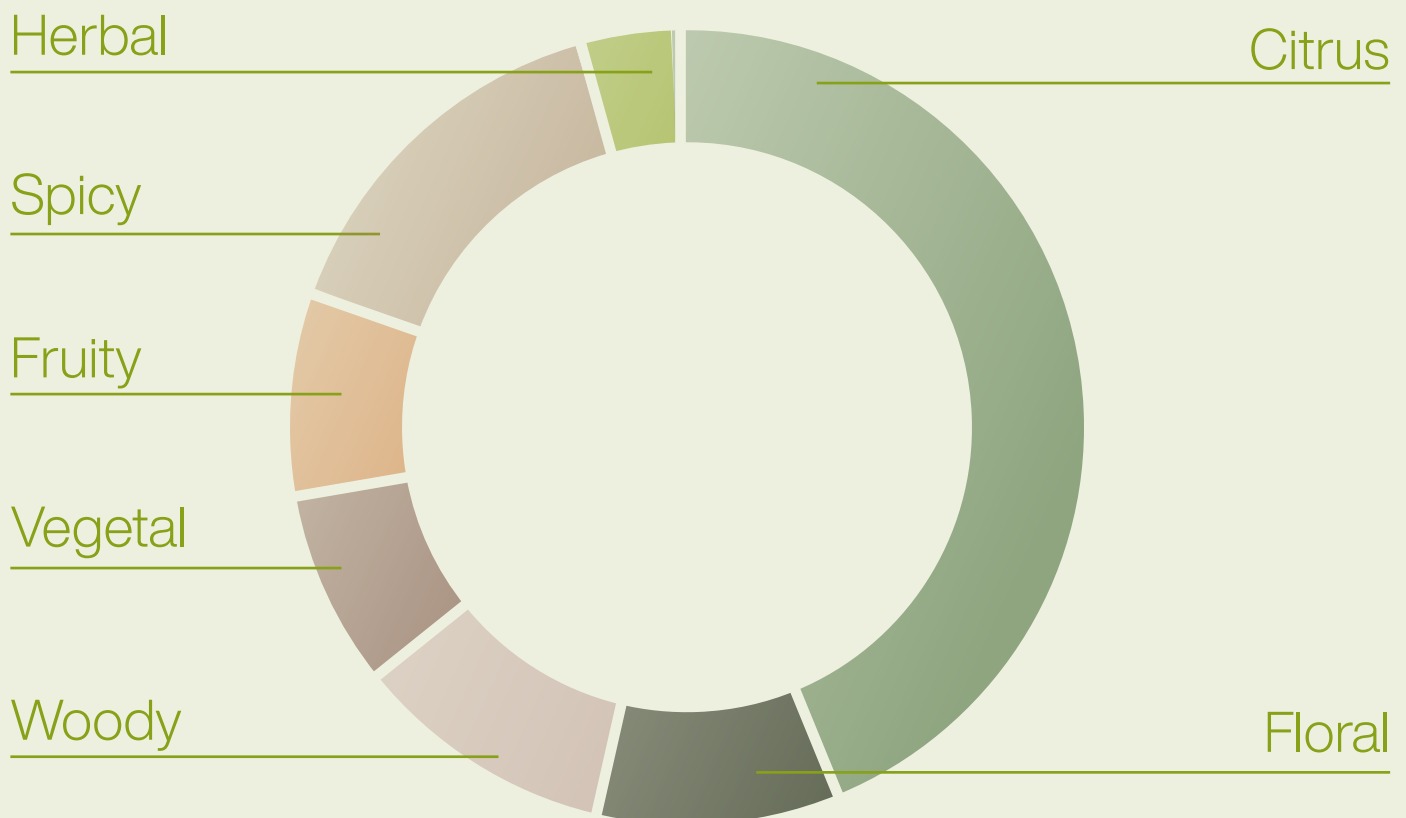

SENSORY WHEEL

The sensory wheel describes the range of smells and aromas by using the consistent and specific terminology of sensory research.