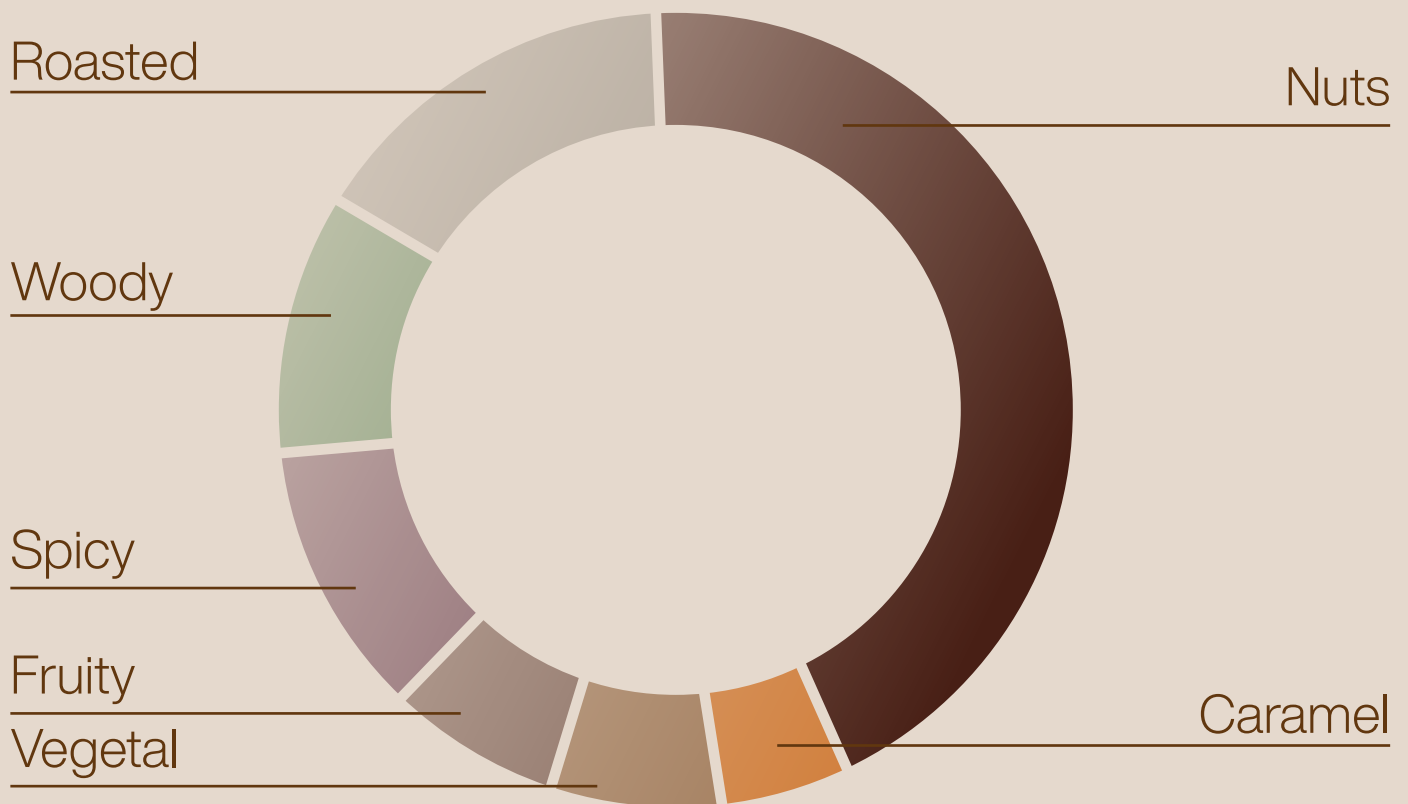

SENSORY WHEEL

The sensory wheel describes the range of smells and aromas by using the consistent and specific terminology of sensory research.