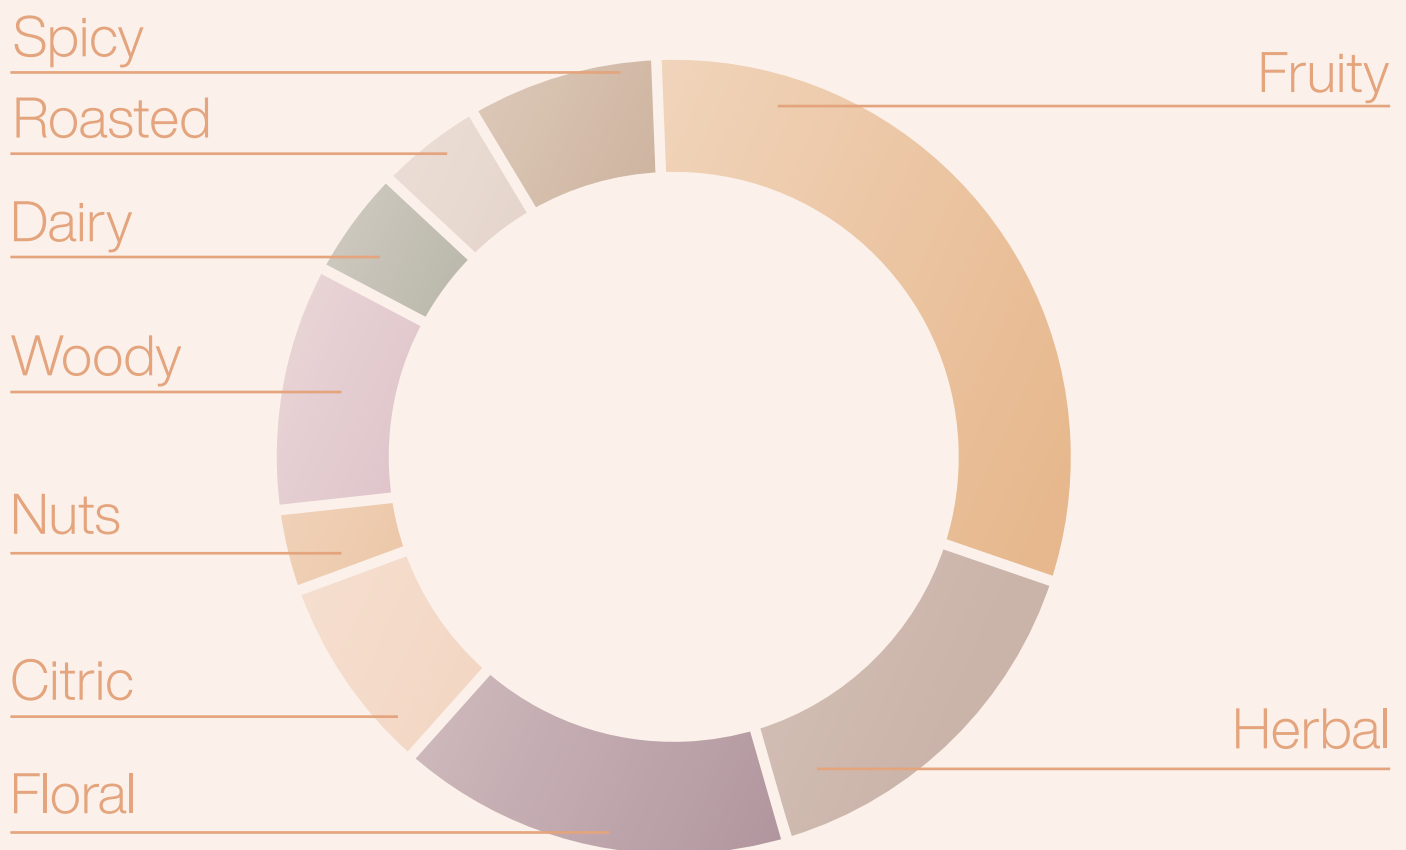

SENSORY WHEEL

The sensory wheel describes the range of smells and aromas by using the consistent and specific terminology of sensory research.