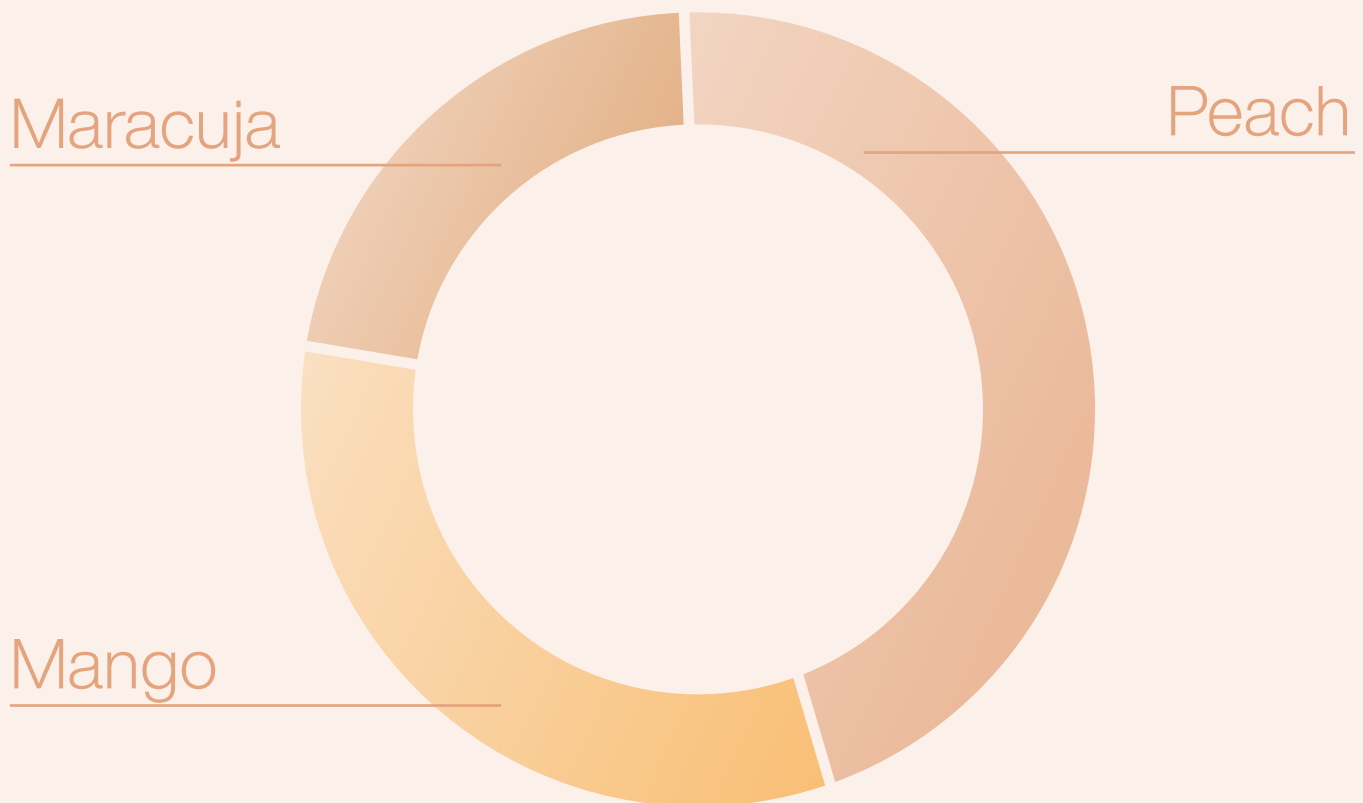

## FLAVOUR PROFILE

The flavour profile describes the taste of a product and includes all the specific flavours and aromas that together deliver a given taste.

Alphabetum

COMPRITAL

Speedy Trilogy

**Pesca Mango Maracuja**